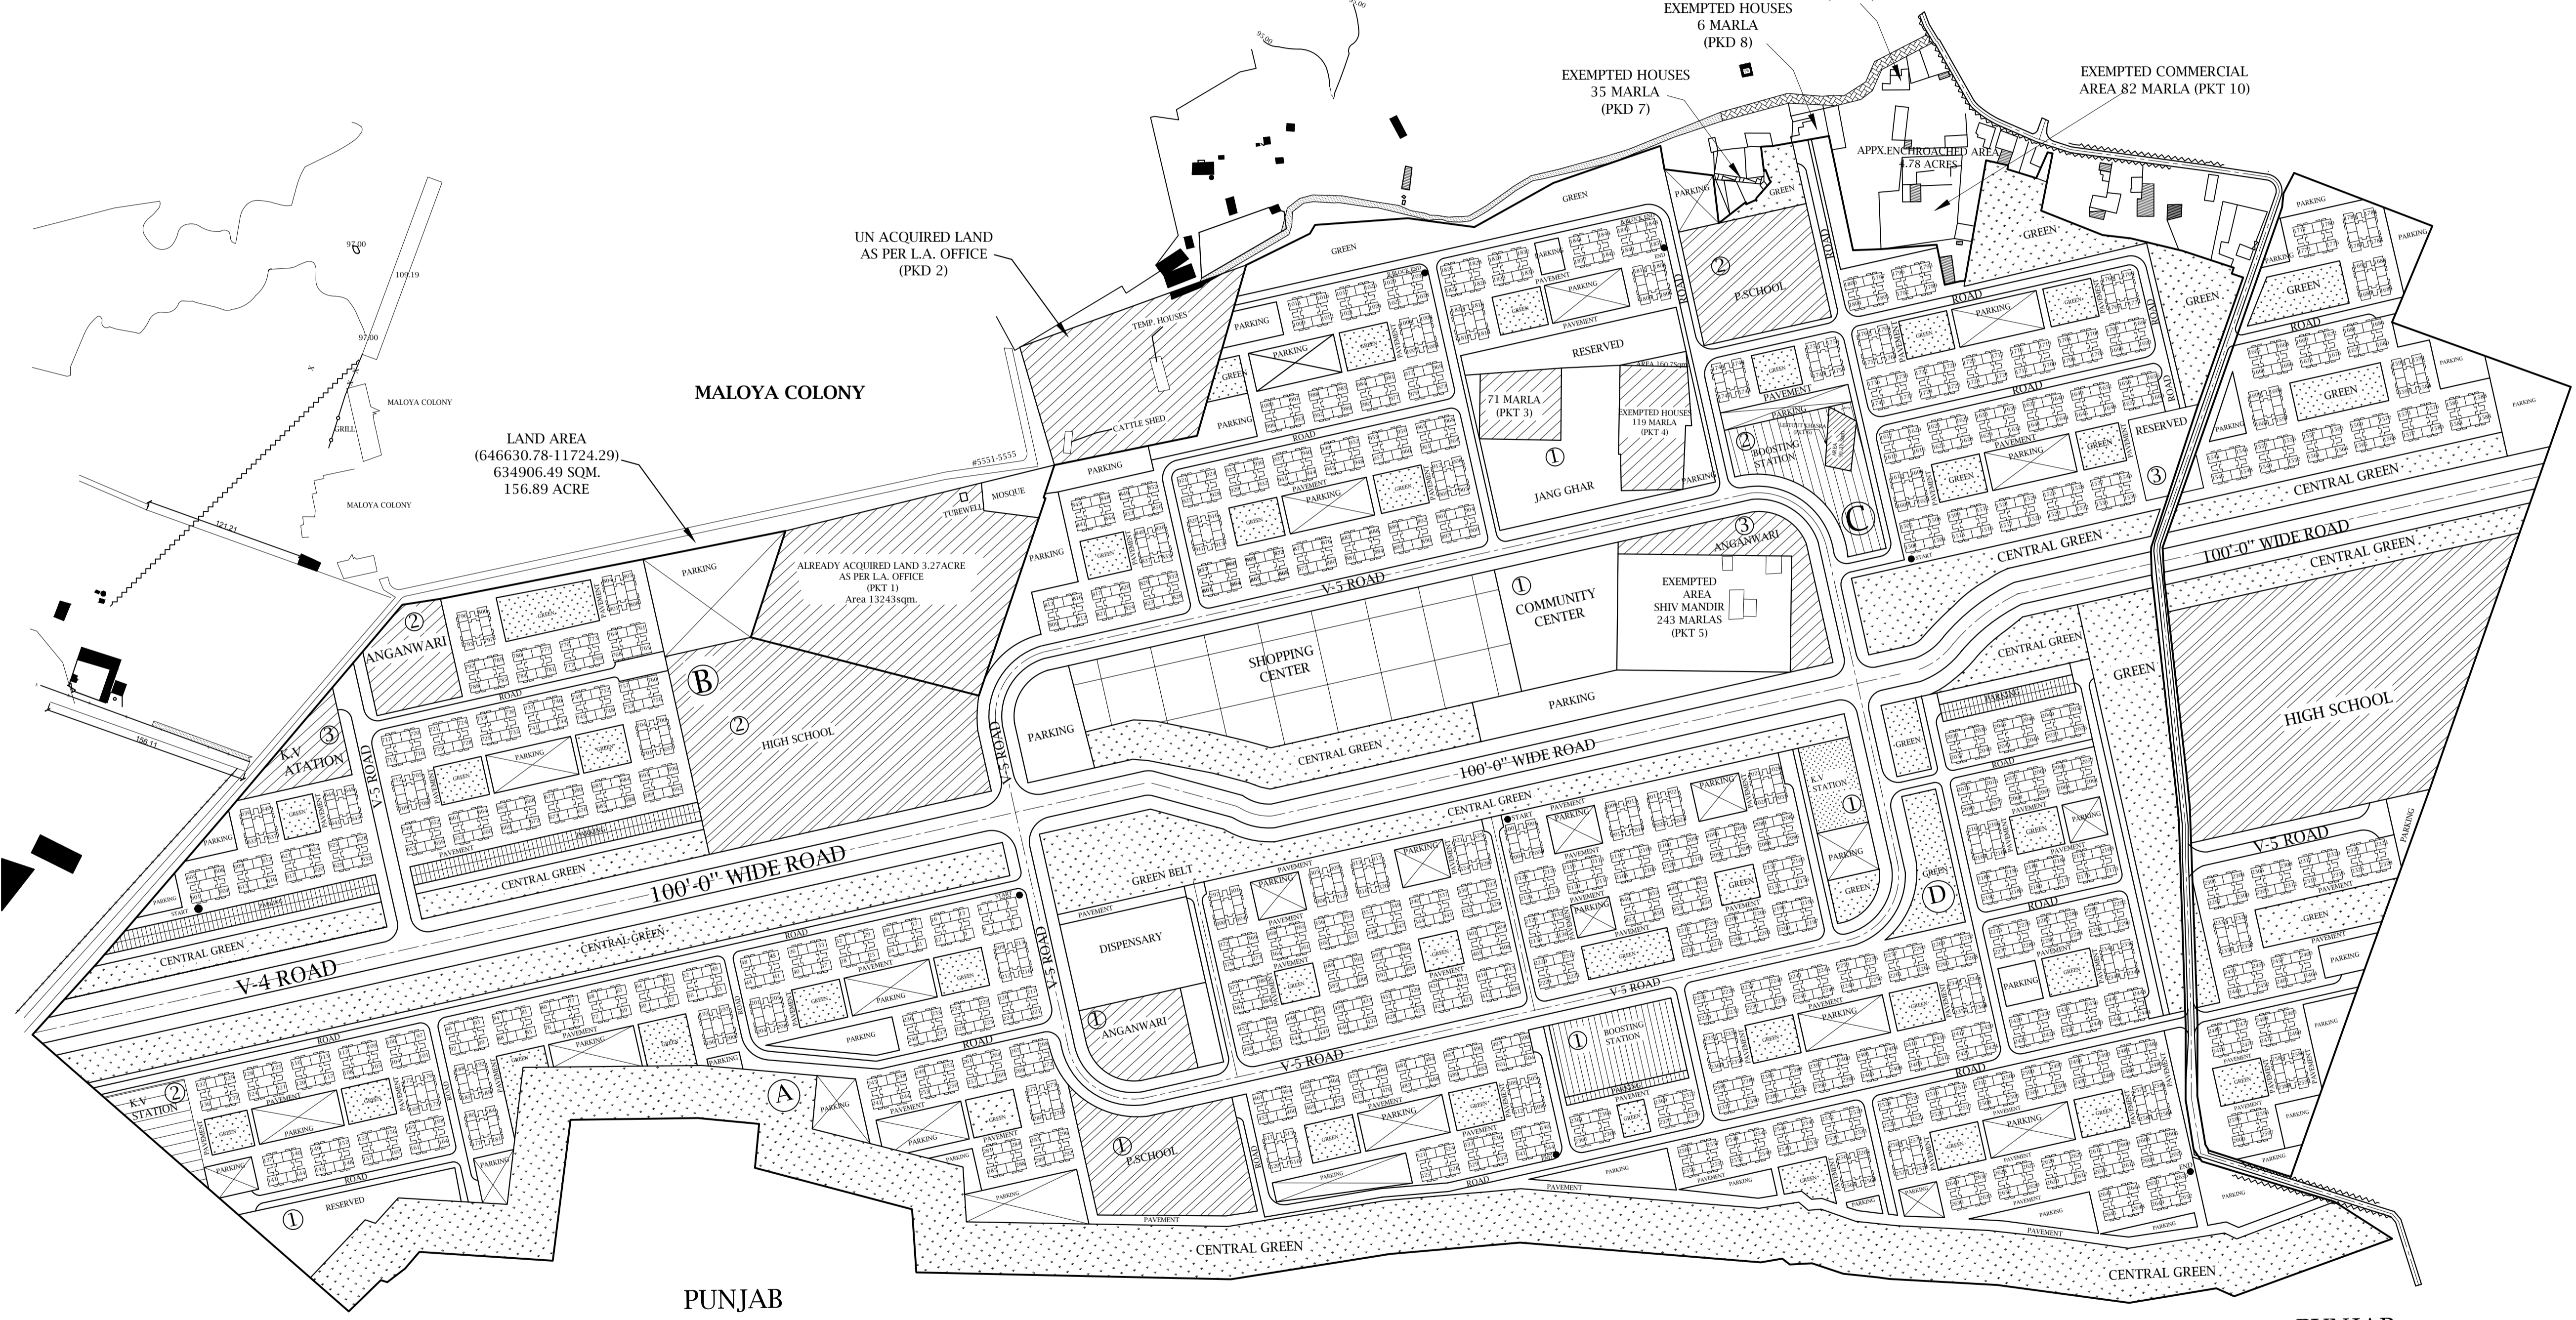

ONE BLOCK CONSISTS (32 UNITS) 8 PLOTS

KEY PLAN

PUNJAB

PUNJAB

PUNJAB

LAND AREA (646630.78-11724.29) 634906.49 SQM. 156.89 ACRE

MALOYA COLONY

UN ACQUIRED LAND AS PER L.A. OFFICE (PKD 2)