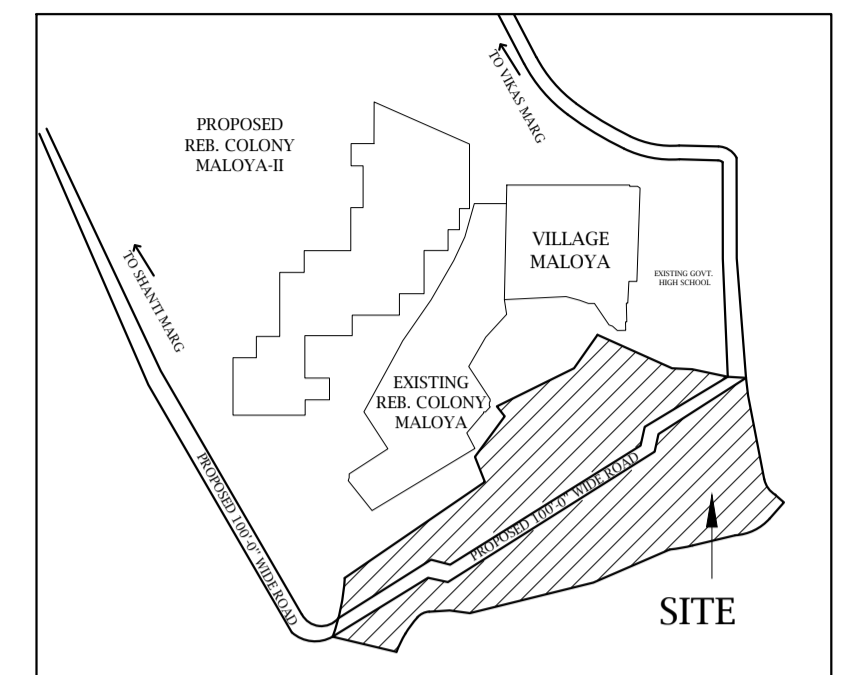

SCHEDULE OF ACCOMMODATION

SR. NO.	CATEGORY OF HOUSES	NOS. OF UNITS IN BLOCK	TOTAL NO. OF BLOCKS	TOTAL UNITS	SIZE OF ONE BLOCK (IN MTS)	AREA OF ONE BLOCK (IN MTS)	TOTAL AREA IN SQ.MTS.
1.	2 ROOM (SMALL FLATS)	32	248	7936	22.17X 19.12	423.89	105124.72 4046.82 25.98 ACRES

NOTES :-

1. THIS DRAWING IS BASED ON APPROVED LAYOUT PLAN DRG. NO.-20 R JOB NO. 11 DATED 16-08-13
2. NUMBERING OF THIS SCHEME HAS BEEN OBTAINED FROM THE OFFICE OF THE CHIEF ARCHITECT U.T. VIDE MEMO NO. H-10(A)/STP-2017/272 DATED 27-01-2017
3. NUMBERS OF THE BLOCKS HAS BEEN MENTIONED ABOVE.
4. NUMBERING OF THE G.F. UNITS SHALL BE DISPLAYED AS SHOWN ON THIS PLAN AND NUMBERING OF THE FIRST FLOOR, SECOND FLOOR & THIRD FLOOR SHALL BE DISPLAYED AS NO. OF G.F. 1,2,&3 RESPECTIVELY.
5. 2ROOM BLOCK HAS BEEN DIVIDED IN PLOTS FOR NUMBERING.

DENSITY :- 7936/155.87 = 50.91D.U./ACRE

ZONE D NUMBERING CORRECTED AS 2001-2656 INSTEAD OF 1001-2656 IN THE TABLE ON TOP LEFT OF DRG.

ARCHITECT : (VIMAL SHARMA)

DRAWN :- Saroj Grover   CHECKED:

SCALE :-

JOB. NO. 11   DRG. NO. 21   DATE 9-2-17

NUMBERING PLAN OF TWO ROOM TENEMENTS VILLAGE MALOYA-1 CHANDIGARH

ZONE	BLOCK	UNITS GROUND ONLY
A	68	1 TO 544
B	54	601 TO 1032
C	44	1501 TO 1852
D	82	2001 TO 2656
	248	

NOTE :- FIRST FLOOR 1/1 TO 544/1
SECOND FLOOR 1/2 TO 544/2
THIRD FLOOR 1/3 TO 544/3

ONE BLOCK CONSISTS (32 UNITS) 8 PLOTS

KEY PLAN